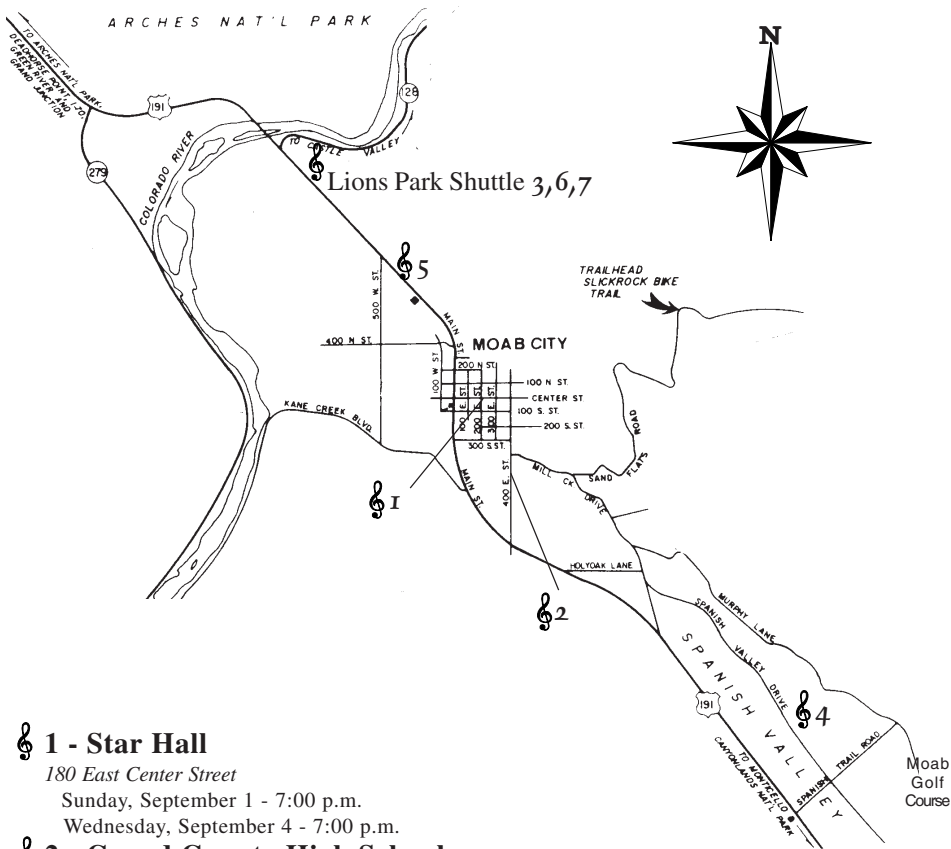

Moab Music Festival

Concert Locations & Transportation Information

- 1 - Star Hall**
 180 East Center Street
 Sunday, September 1 - 7:00 p.m.
 Wednesday, September 4 - 7:00 p.m.
- 2 - Grand County High School Auditorium**
 608 South 400 East
 Saturday, August 31 - 7:00 p.m.
 Saturday, September 7 - 7:00 p.m.
- 3 - Festival Tent at Onion Creek**
 Onion Creek Road at Fisher Towers
 Free shuttle from Lion's Park at 4:45 p.m.
 Friday, September 13
 Saturday, September 14
- 4 - Moab Old City Park**
 Old City Park Road at Murphy Lane
 Sunday, September 15 - 2:00 p.m.
- 5 - Colorado River Concerts**
 Tag-A-Long Expeditions, 452 North Main
 Thursday, September 5 & 12
- 6 - Sorrel River Ranch**
 Free shuttle from Lion's Park at 4:45 p.m.
 Friday, September 6
- 7 - Red Cliffs Lodge**
 Free shuttle from Lion's Park at 4:45 p.m.
 Wednesday, September 11

The *Moab Music Festival* encourages you to enjoy a **FREE RIDE** to the outdoor concert sites. **Park your vehicle at Lion's Park** (located at the intersection of Highway 191 & 128, at the Colorado River Bridge). Meet the free shuttles which begin boarding at **4:45 PM**. This scenic bus ride will take about 45 minutes to reach the concert site.